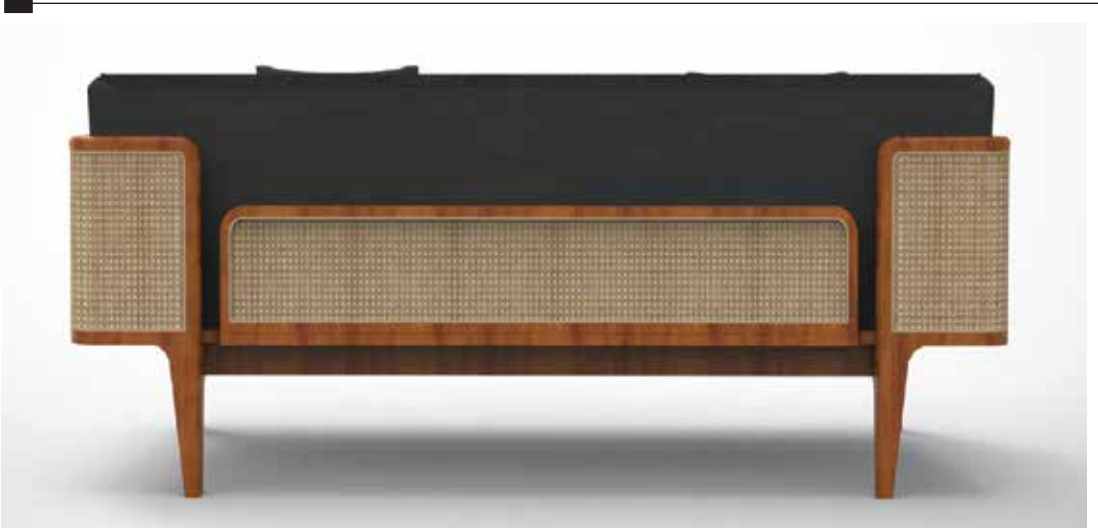

L 200CM B 85CM H 44CM
sizes are customisable